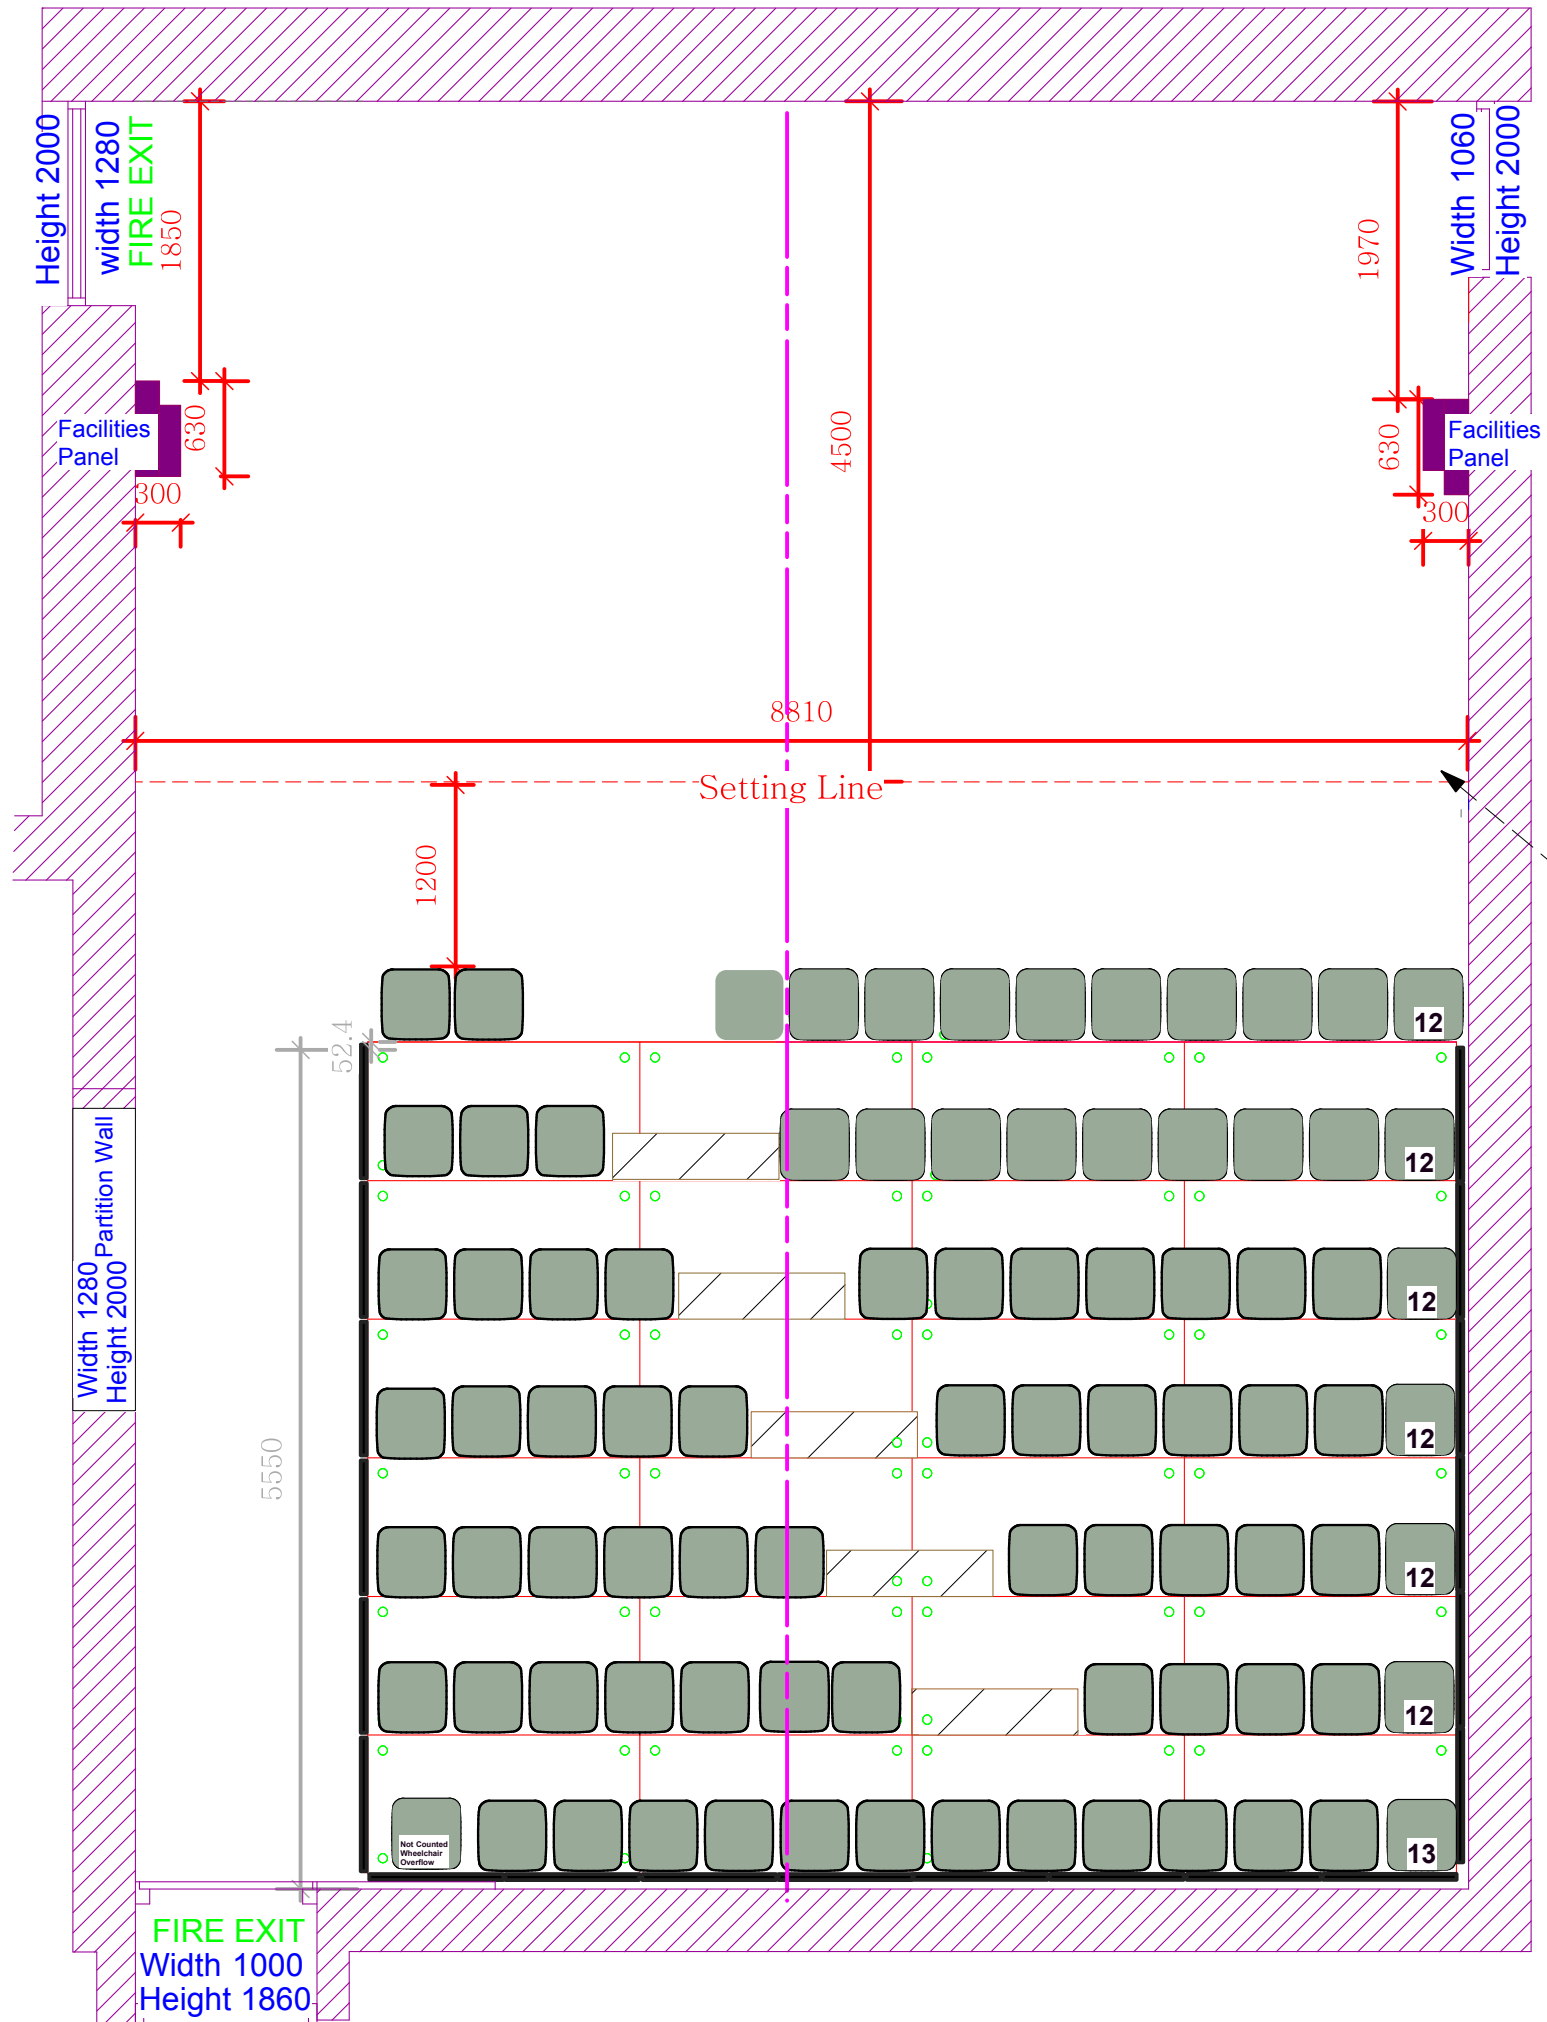

Scale 1: 50
Printed on A3

Black bars are permanent
Grey bars are subject to change

4.1m to grid